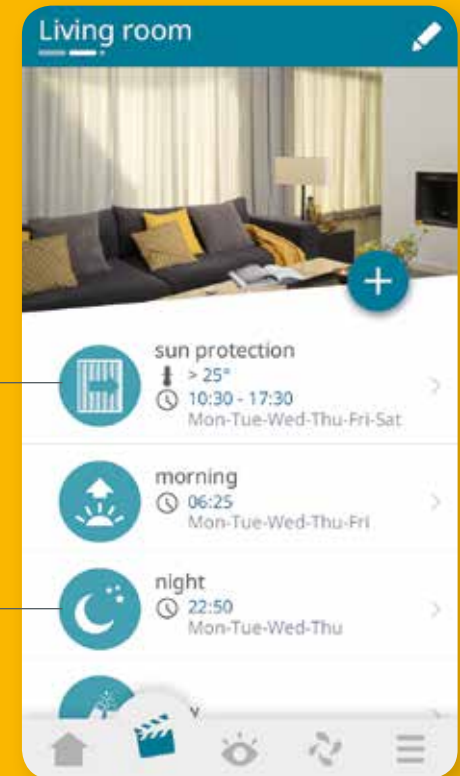

Whether at home or remotely, the TaHoma Bee App enables you to manage your home using a smartphone and control, centralise and programme all connected equipment: curtains, blinds, lighting, air conditioning, audio & video, etc.

# Manage your home at your fingertips

Check and control  
your equipment

Personalization:  
take a picture  
of your home

Easy to use interface  
to check & control  
your equipment

 Home page

Create  
your favourite scenario

### Choose your comfort

Check your indoor environment:  
temperature and humidity levels

 **Climate management**