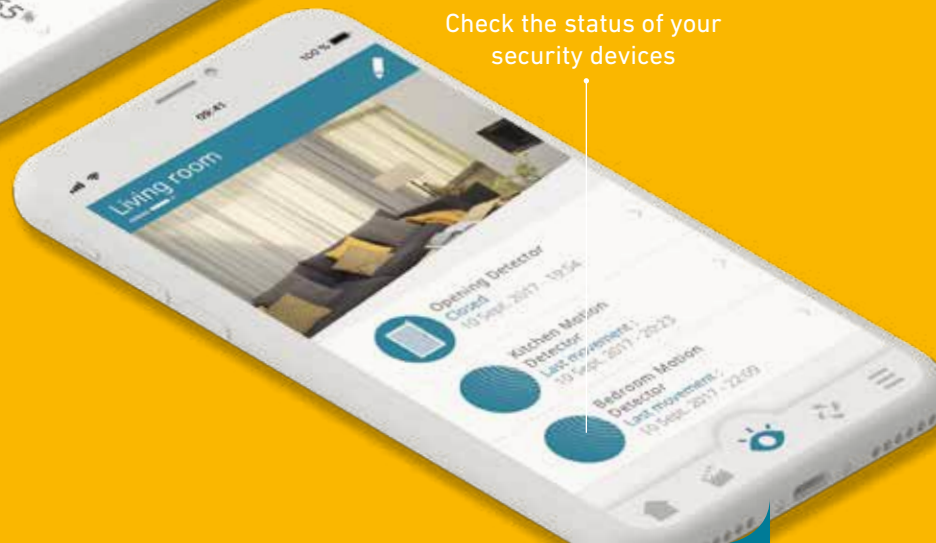

# Manage your home at your fingertips

Check and control  
your equipment

Personalization:  
take a picture  
of your home

Easy to use interface  
to check & control  
your equipment

 Home page

Create  
your favourite scenario

### Choose your comfort

Check your indoor environment:  
temperature and humidity levels

 **Climate management**

### Enjoy higher security

Check the status of your  
security devices

 **Security check**