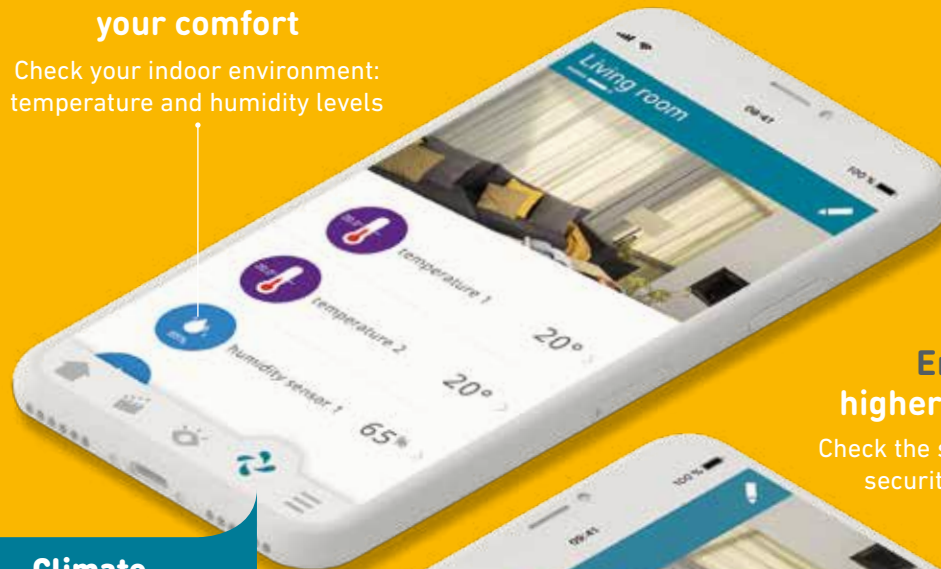

# Manage your home at your fingertips

Check and control  
your equipment

Personalization:  
take a picture  
of your home

Easy to use interface  
to check & control  
your equipment

 Home page

Create  
your favourite scenario

Triggering several pieces of  
equipment simultaneously  
according to weather conditions

Triggering several pieces  
of equipment simultaneously  
with timer

 Scenes

With a single click, activating  
simultaneously several equipment

### Choose your comfort

Check your indoor environment:  
temperature and humidity levels

 **Climate management**

### Enjoy higher security

Check the status of your  
security devices

 **Security check**