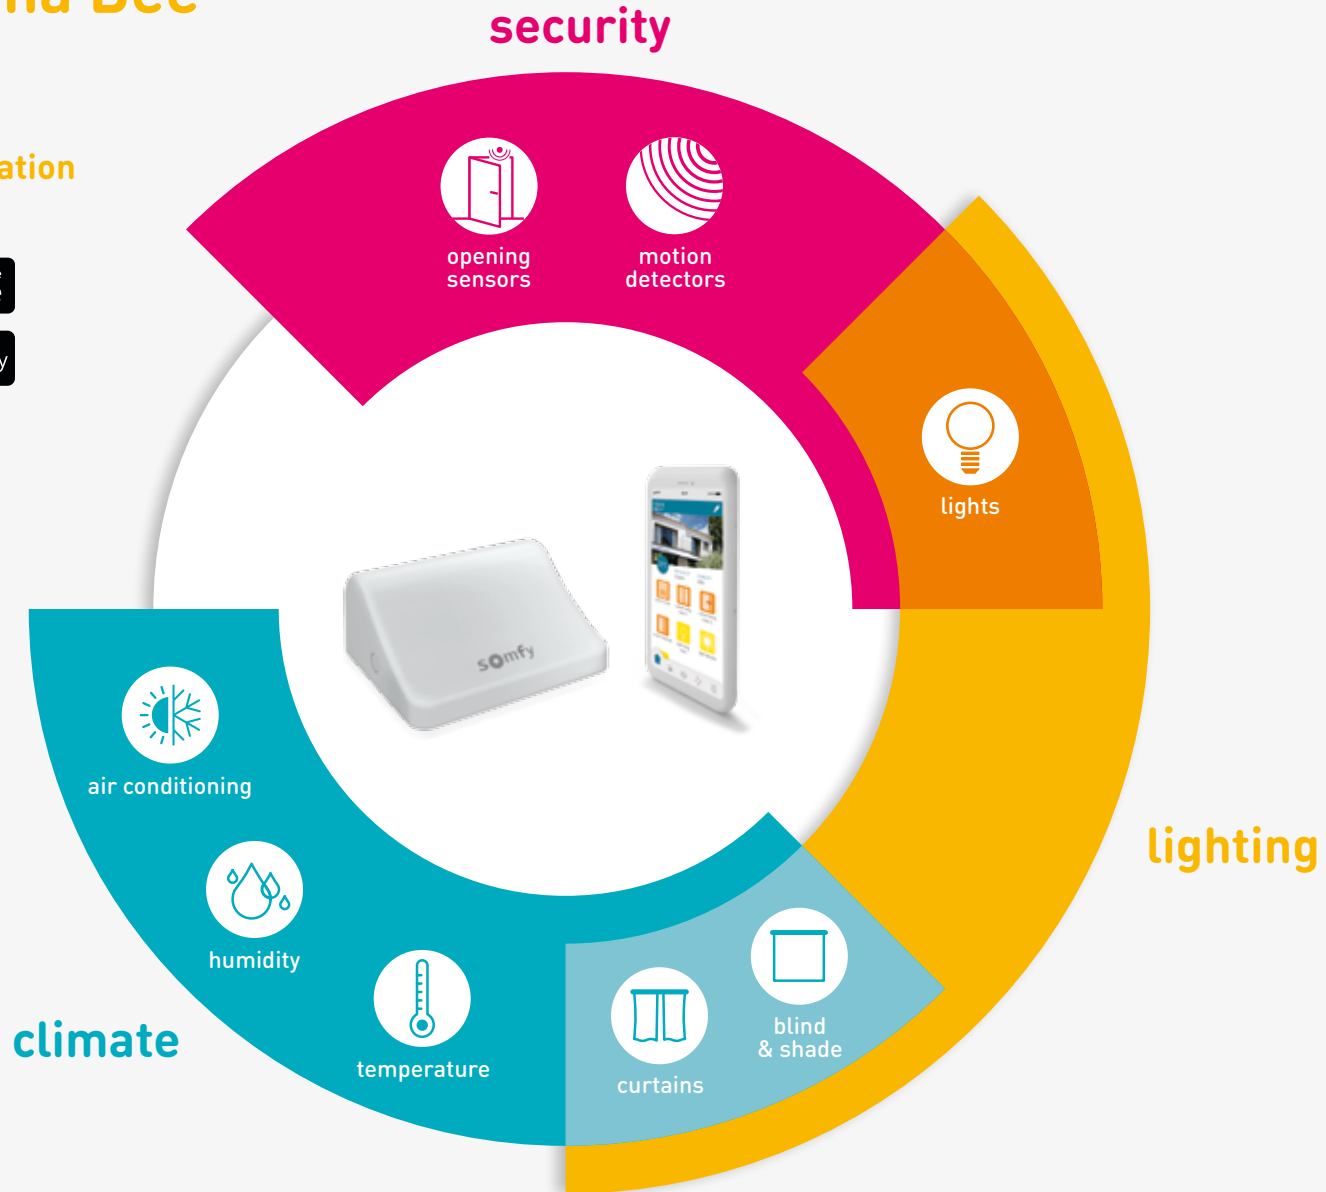

# Smart life is taking care of those you love

At night, the night-lights light up the way thanks to motion detectors positioned throughout the home, creating a lit path.

We all want what is best for our families. Are you worried about tripping over or waking the children up in the middle of the night? At 2AM, you get up to get a glass of water. No need to worry though, as the motion detectors automatically trigger the night lights one by one, all the way to the kitchen.

lights

motion  
detectors

A path of light to  
guide you in the dark

# The Home Intelligence system with TaHoma Bee

## TaHoma Bee application

is available for iOS  
and Android smartphones