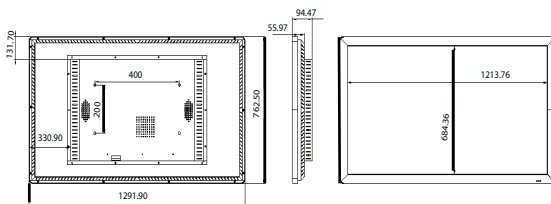

- Multi-point infrared touch technology links to fast response speed, strong light resistance and drive free features contribute to quite sensitive input identification.

Machine Size Chart- Unit (mm)

Specifications