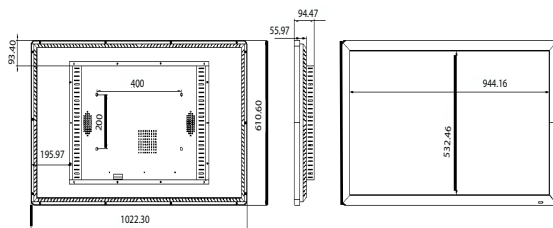

- Multi-point infrared touch technology links to fast response speed, strong light resistance and drive free features contribute to quite sensitive input identification.

Machine Size Chart- Unit (mm)

Specifications