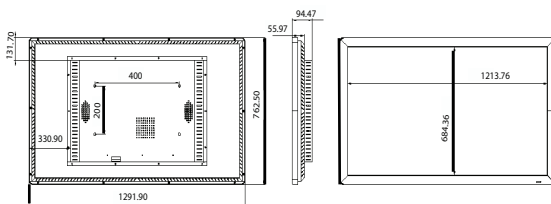

- Fast response speed, strong light resistance and drive free features contribute to quite sensitive input identification.

Machine Size Chart- Unit (mm)

	Model	CVBG-12
Panel	Screen Size	55" (16:9)
	Backlight / Lightsource	LCD
	Resolution (Pixels)	1920x1080 pixel
	Brightness (Typical)	350cd/m2
	Contrast Ratio (Typical)	4,000:1
	Viewing Angle (Horizontal/Vertical)	178°/178°
	Response Time (ms)	15ms
	Color Gamut (x% NTSC)	72%
	Panel Bit (8 or 10)	8 bit
	Point Distance	0.21 x 0.63mm
Refresh Rate	60Hz	
Glass	Tempered Glass	4mm, Tempered Glass
Touch	No. Of Touches	NA
	Positioning Accuracy	More Than 90% of touch area +2mm*
	Touch Technology	NA
	Numbers of Touch	NA
	Visible Area	1213.76mm(H) x 684.36mm(V)
	Touch Interface	USB type B*
	OS Supported	Windows-1037U/13/15/17/(Optional) Android 5.1, 2G RAM
Audio	Internal Speaker	5Wx2
	Line Out (Audio Out, 3.5mm)	NA
	Line In (3.5mm)	x1
	MIC (3.5mm)	NA
	Coax Output	NA
Connectivity	AC Power	
	Power (AC) Input	x1
	Power Switch	x1
	Basic IO	
	VGA Input	NA
	VGA Output	NA
	HDMI Input	NA
	HDMI Output	NA
	Display Port	x1
	Slot-in-PC	x1
	OPS Slot	x1(USB 3.0)
	Legacy IO	
	SD & SIM Card	x1&x1
	USB Player (Photo, Video)	x3
	Control	RS232 Input
RJ45 Port		x1
Firmware Update		USB/OTA
Power	Voltage	100V-240V, 50/60Hz
	Typical (Watt)	<180W
Mechanical	Dimension (WxHxD) (mm)	1291.9 x 762.5 x 94.47mm
	Dimension With Bracket	N/A
	Handle	N/A
	Pen Tray	N/A
RF	NFC Reader / Writer	NA
OSD	On-Screen Display Languages	English
Package / Accessory	Remote Controller	x1
	Power Cord	x1(1.5m)
	Audio Cable	N/A
	VGA Cable	N/A
	Quick Start Guide	x1
	User's Manual Electronic File	x1
	USB Cable for Touch	N/A
	Touch Pen (Stylus)	NA
	Certificate	x1
	Optional	Nano Smart Pen
Embedded anti glare glass		NA
Micro-cross Star		NA
Slot-in-PC		Yes
Embedded Camera	NA	