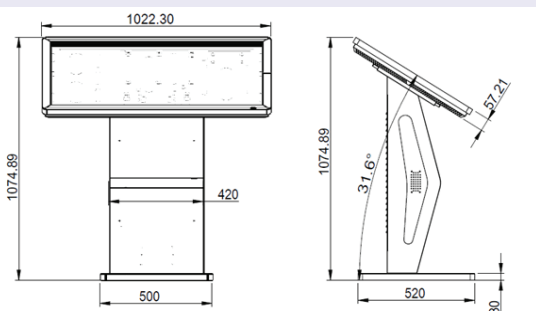

- 6 point infrared touch technology links to fast response speed, strong light resistance and drive free features contribute to quite sensitive input identification.

Machine Size Chart- Unit (mm)

Specifications