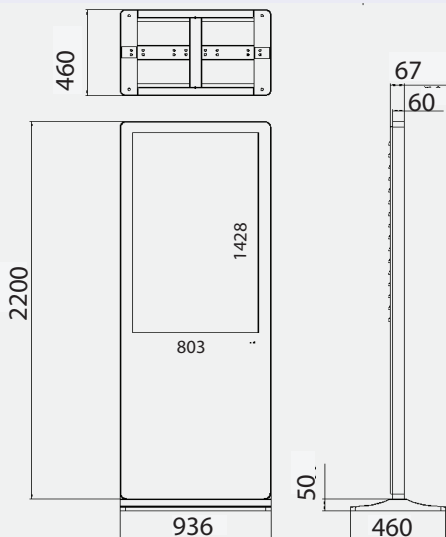

- 6 point infrared touch technology links to fast response speed, strong light resistance and drive free features contribute to quite sensitive input identification.

Machine Size Chart- Unit (mm)

Specifications

	Model	CVLSH07
Panel	Screen Size	65" (16:9)
	Backlight / Lightsource	LED
	Resolution (Pixels)	1920 x 1080 pixels
	Brightness (Typical)	350cd/m2
	Contrast Ratio (Typical)	4,000:1
	Viewing Angle (Horizontal/Vertical)	178°/178°
	Response Time (ms)	15ms
	Working Temp.	0-50C
	Panel Bit (8 or 10)	8 bit
	Light Life (Typical)	80,000 hours
Glass	Refresh Rate	60Hz
	Tempered Glass	4mm, Tempered Glass
Touch	No. Of Touches	Unlimited
	Positioning Accuracy	More Than 90% of touch area +-2mm
	Touch Technology	IR Touch
	Numbers of Touch	6 Point touch
	Resolution (Points Area Function)	32,767*32,767
	Touch Interface	USB type B
Audio	OS Supported	Android 5.1 above, RK3368 Eight Core, 2G RAM, 8G onboard storage, network and display card
	Internal Speaker	5Wx2
	Line Out (Audio Out, 3.5mm)	x1
	Line In (3.5mm)	NA
	MIC (3.5mm)	x1
Connectivity	Coax Output	x1
	AC Power	
	Power (AC) Input	x1
	Power Switch	x1
	Basic IO	
	VGA Input	NA
	VGA Output	x1
	HDMI Input	NA
	HDMI Output	x1
	Display Port	NA
Slot-in-PC	x1	
OPS Slot	x2(USB 3.0)	
Control	Legacy IO	
	SIM Card	x1
	USB Player (Photo, Video)	x2
	RS232 Input	NA
	RJ45 Port	x1
Power	Firmware Update	USB/OTA
	Voltage	100V-240V, 50/60Hz
Mechanical	Typical (Watt)	<220W
	Overall Dimension	936 x 2200 x 60/460mm
	Shell & Appearance	Aluminium Frame, Front Panel Glass
	Handle	N/A
RF	Pen Tray	NA
	NFC Reader / Writer	NA
OSD	On-Screen Display Languages	English
Package / Accessory	Remote Controller	NA
	Power Cord	x1(1.5m)
	Audio Cable	N/A
	VGA Cable	N/A
	Quick Start Guide	NA
	User's Manual Electronic File	x1
	USB Cable for Touch	N/A
	Touch Pen (Stylus)	NA
	Certificate	x1
	Optional	Windows Licence
Embedded anti glare glass		Yes
Android motherboard		Yes
Slot-in-PC		Yes
	Embedded Camera	NA