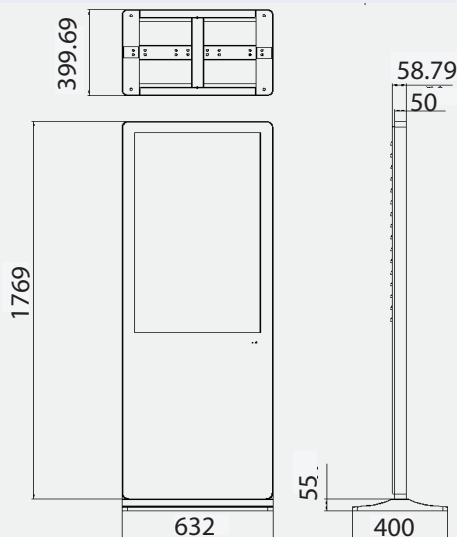

- 6 point infrared touch technology links to fast response speed, strong light resistance and drive free features contribute to quite sensitive input identification.

Machine Size Chart- Unit (mm)

Specifications